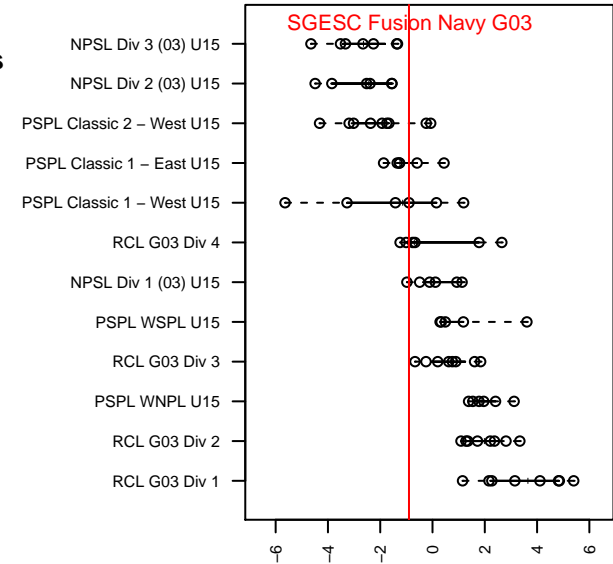

SGESC Fusion Navy G03

Spanaway Graham Eatonville SC
 Graham, WA
 G03 total strength=1265
 attack=4.8 defense=5.22
 fall league = PSPL Classic 1 – West U15
 notes= Breer 2017

alt names used:
 SGEOSC Fusion 03' Breer
 Fusion 03 – Breer

Venues played:
 2017 Sounders FC Cup GU15 Gold
 2017 PSPL Classic 1 – West U15
 2017 River Jam Copa U15–16

SGESC Fusion Navy G03
 Dots are actual minus expected GF (blue circles) and GA (red triangles).
 Blue line is smoothed change in attack strength. Red is smoothed change in defense strength.

**attack and defense variance (black dot)
relative to other teams
and top 10 in region**

**attack and defense rating
relative to others at age
and all opponents in last 13 months**

Performance relative to 13 month average