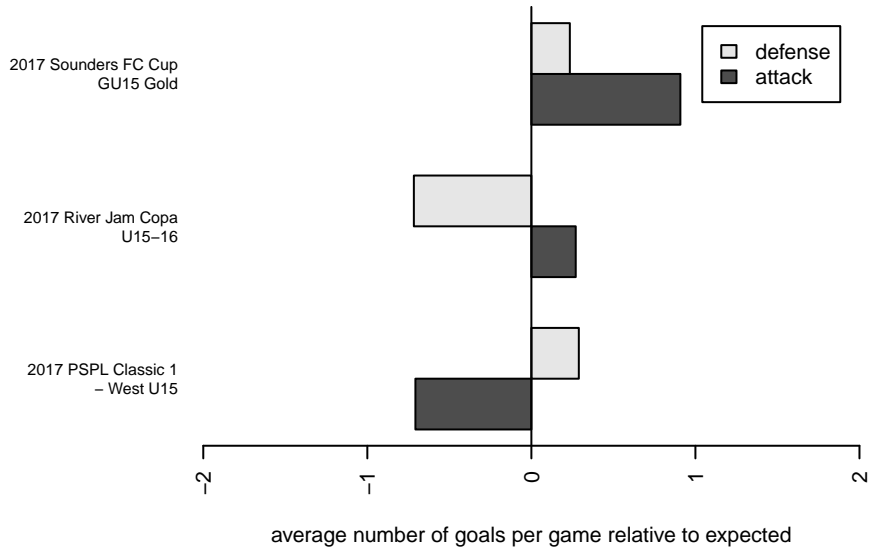

SGESC Fusion Navy G03

Spanaway Graham Eatonville SC
 Graham, WA
 G03 total strength=1265
 attack=4.8 defense=5.22
 fall league = PSPL Classic 1 – West U15
 notes= Breer 2017

alt names used:
 SGEOSC Fusion 03' Breer
 Fusion 03 – Breer

Venues played:
 2017 Sounders FC Cup GU15 Gold
 2017 PSPL Classic 1 – West U15
 2017 River Jam Copa U15–16

SGESC Fusion Navy G03
 Dots are actual minus expected GF (blue circles) and GA (red triangles).
 Blue line is smoothed change in attack strength. Red is smoothed change in defense strength.

**attack and defense variance (black dot)
relative to other teams
and top 10 in region**

**attack and defense rating
relative to others at age
and all opponents in last 13 months**

Performance relative to 13 month average