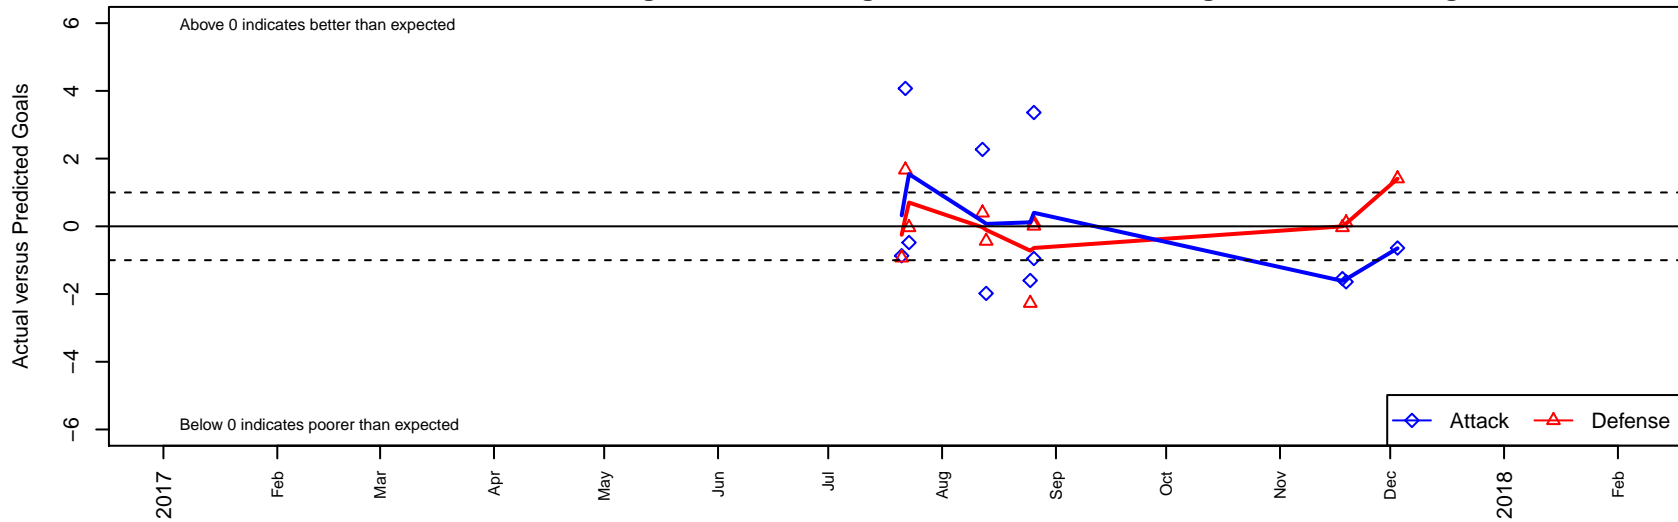

SGESC Fusion Navy G03

Spanaway Graham Eatonville SC
 Graham, WA
 G03 total strength=1265
 attack=4.8 defense=5.22
 fall league = PSPL Classic 1 – West U15
 notes= Breer 2017

alt names used:
 SGEOSC Fusion 03' Breer
 Fusion 03 – Breer

Venues played:
 2017 Sounders FC Cup GU15 Gold
 2017 PSPL Classic 1 – West U15
 2017 River Jam Copa U15–16

SGESC Fusion Navy G03
 Dots are actual minus expected GF (blue circles) and GA (red triangles).
 Blue line is smoothed change in attack strength. Red is smoothed change in defense strength.

**attack and defense variance (black dot)
relative to other teams
and top 10 in region**

**attack and defense rating
relative to others at age
and all opponents in last 13 months**

Performance relative to 13 month average